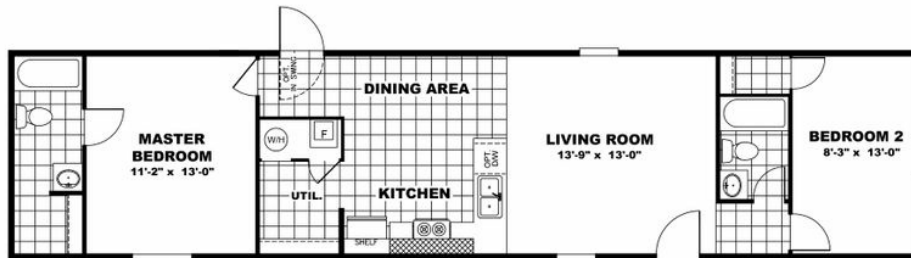

DELIGHT Model number: 36TRS14602AH20

2 beds • 2 baths • 840 sq.ft. • 14' width • 60' depth

Our home building facilities invest in continuous product and process improvements. Plans, dimensions, features, materials, specifications and availability are subject to change without notice or obligation. Renderings and floor plans are representative likenesses of our homes and may differ from the actual homes. We invite you to tour a Home Center near you and inspect the highest value in quality housing available or call (502) 933-2900 to speak with a Home Consultant. Copyright 2017, CMH. All rights reserved.