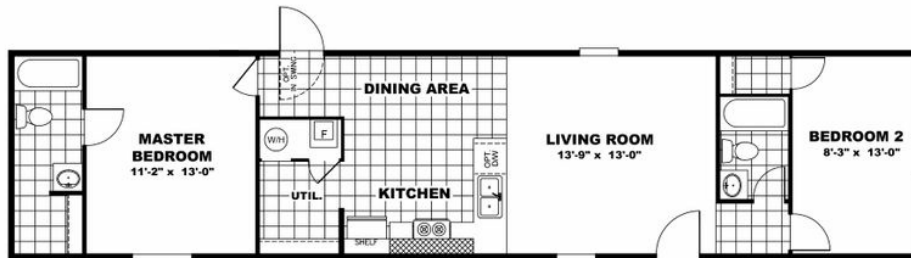

**DELIGHT** Model number: 36TRS14602AH20

**2 beds • 2 baths • 840 sq.ft. • 14' width • 60' depth**

Our home building facilities invest in continuous product and process improvements. Plans, dimensions, features, materials, specifications and availability are subject to change without notice or obligation. Renderings and floor plans are representative likenesses of our homes and may differ from the actual homes. We invite you to tour a Home Center near you and inspect the highest value in quality housing available or call (502) 933-2900 to speak with a Home Consultant. Copyright 2017, CMH. All rights reserved.

## DELIGHT Model number: 36TRS14602AH20

**2 beds • 2 baths • 840 sq.ft. • 14' width • 60' depth**

Our home building facilities invest in continuous product and process improvements. Plans, dimensions, features, materials, specifications and availability are subject to change without notice or obligation. Renderings and floor plans are representative likenesses of our homes and may differ from the actual homes. We invite you to tour a Home Center near you and inspect the highest value in quality housing available or call (502) 933-2900 to speak with a Home Consultant. Copyright 2017, CMH. All rights reserved.