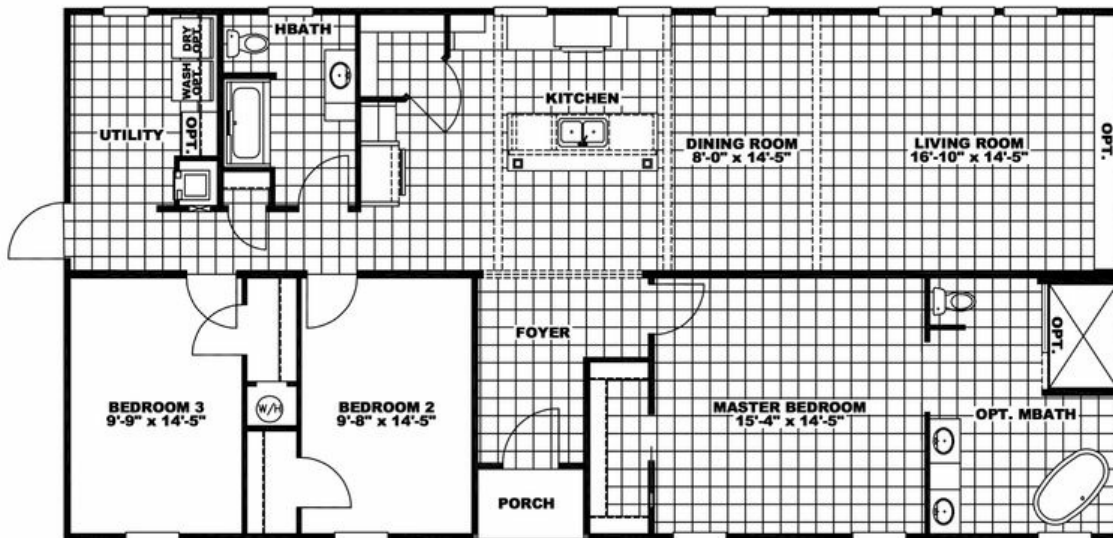

## **FREEDOM FARM HOUSE 32X60** Model number: 27FRE32603AH19

**3 beds • 2 baths • 1920 sq.ft. • 32' width • 60' depth**

Our home building facilities invest in continuous product and process improvements. Plans, dimensions, features, materials, specifications and availability are subject to change without notice or obligation. Renderings and floor plans are representative likenesses of our homes and may differ from the actual homes. We invite you to tour a Home Center near you and inspect the highest value in quality housing available or call (502) 933-2900 to speak with a Home Consultant. Copyright 2017, CMH. All rights reserved.

# FREEDOM FARM HOUSE 32X60

## FREEDOM FARM HOUSE 32X60 Model number: 27FRE32603AH19

**3 beds • 2 baths • 1920 sq.ft. • 32' width • 60' depth**

Our home building facilities invest in continuous product and process improvements. Plans, dimensions, features, materials, specifications and availability are subject to change without notice or obligation. Renderings and floor plans are representative likenesses of our homes and may differ from the actual homes. We invite you to tour a Home Center near you and inspect the highest value in quality housing available or call (502) 933-2900 to speak with a Home Consultant. Copyright 2017, CMH. All rights reserved.