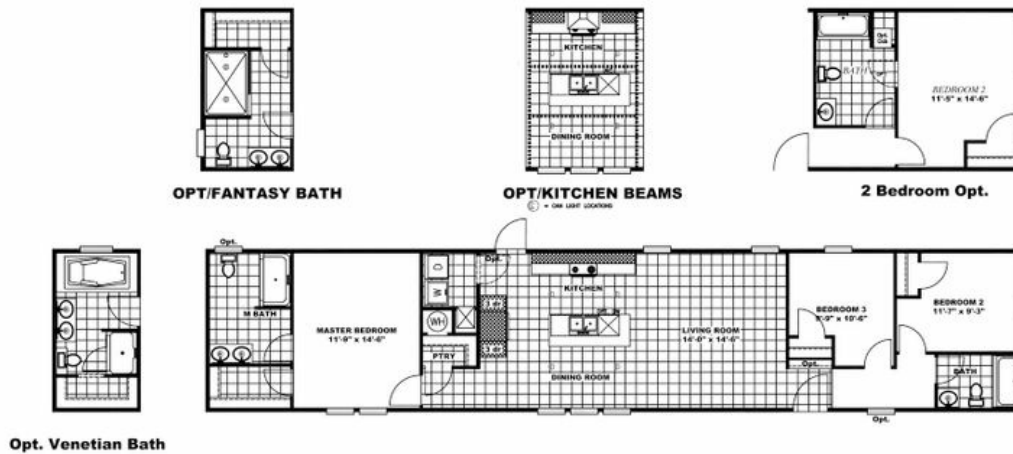

## REVOLUTION 76A Model number: 46REV16763AH19S

3 beds • 2 baths • 1216 sq.ft. • 16' width • 76' depth

Our home building facilities invest in continuous product and process improvements. Plans, dimensions, features, materials, specifications and availability are subject to change without notice or obligation. Renderings and floor plans are representative likenesses of our homes and may differ from the actual homes. We invite you to tour a Home Center near you and inspect the highest value in quality housing available or call (502) 933-2900 to speak with a Home Consultant. Copyright 2017, CMH. All rights reserved.

## REVOLUTION 76A Model number: 46REV16763AH19S

**3 beds • 2 baths • 1216 sq.ft. • 16' width • 76' depth**

Our home building facilities invest in continuous product and process improvements. Plans, dimensions, features, materials, specifications and availability are subject to change without notice or obligation. Renderings and floor plans are representative likenesses of our homes and may differ from the actual homes. We invite you to tour a Home Center near you and inspect the highest value in quality housing available or call (502) 933-2900 to speak with a Home Consultant. Copyright 2017, CMH. All rights reserved.