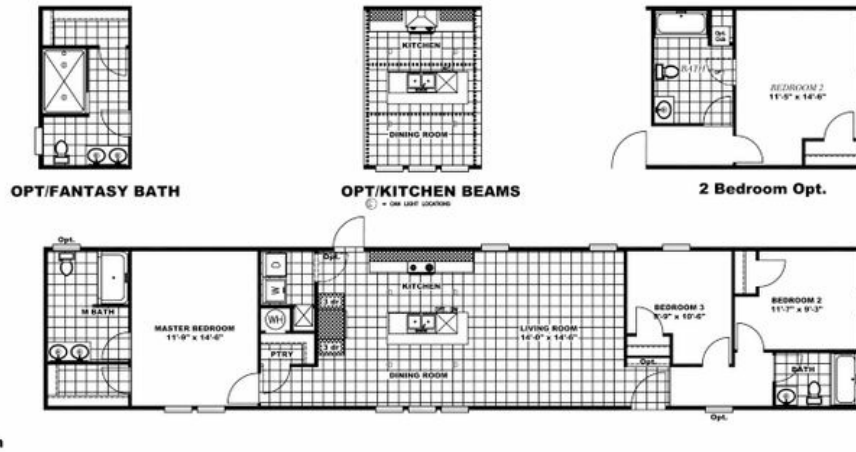

OMG! REVOLUTION 76A - ON SALE

OMG! REVOLUTION 76A - ON SALE

Model number: 46REV16763AH19S

3 beds • 2 baths • 1216 sq.ft. • 16' width • 76' depth

Our home building facilities invest in continuous product and process improvements. Plans, dimensions, features, materials, specifications and availability are subject to change without notice or obligation. Renderings and floor plans are representative likenesses of our homes and may differ from the actual homes. We invite you to tour a Home Center near you and inspect the highest value in quality housing available or call (502) 933-2900 to speak with a Home Consultant. Copyright 2017, CMH. All rights reserved.